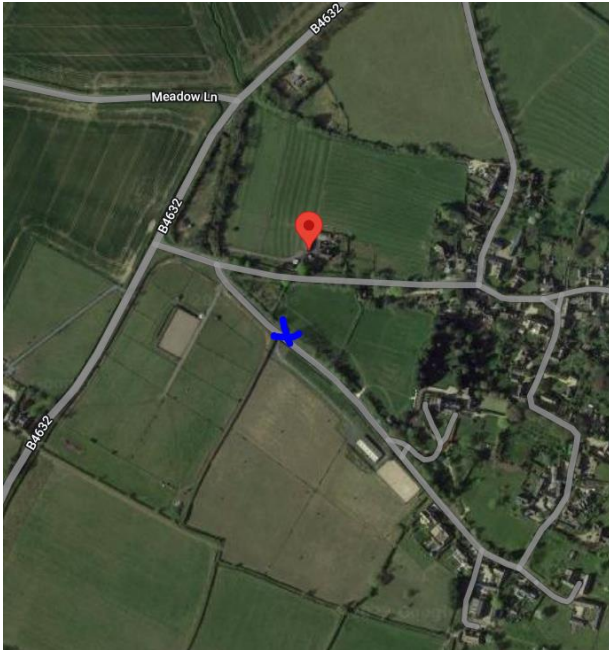

Jonty Evans Eventing, Laverton – 29th March 2024

Address: Brookside Lodge, Acrey Lane, Laverton, Broadway, WR12 7NA. However the postcode takes you to the red marker in the below screenshot, but the yard entrance is actually where the cross is on the map. The driveway entrance is two 5 bar gates that will be open for you. Please see the pin via Google Maps below or alternatively the What3Words code)

**Driveway Entrance What3Words:
lobby.harshesh.approach**

**Driveway Entrance Google Pin:
<https://maps.app.goo.gl/uxKLmT2S5ZWUDkBZ8>**

Please park on the gravel in front of the barn.

Any issues contact Cassey: 07920 259432