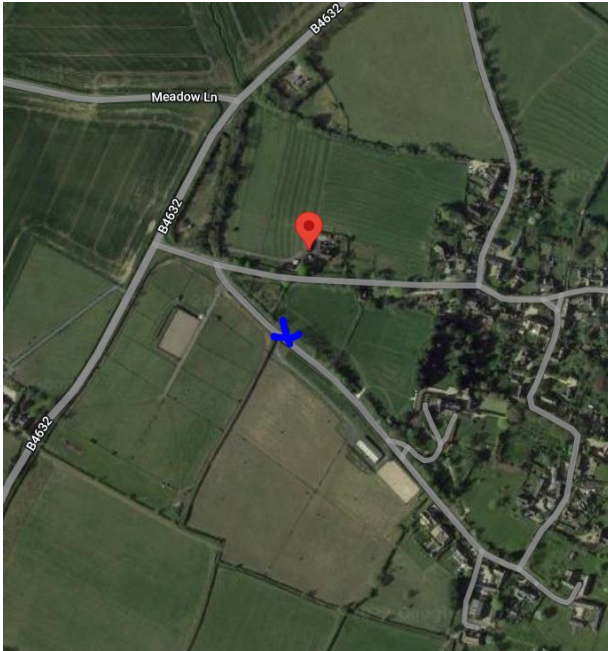

Jonty Evans Eventing, Laverton – 18th April

Address: Brookside Lodge, Acrey Lane, Laverton, Broadway, WR12 7NA. However the postcode takes you to the red marker in the below screenshot, but the yard entrance is actually where the cross is on the map. The driveway entrance is two 5 bar gates that will be open for you. Please see the pin via Google Maps below or alternatively the What3Words code)

**Driveway Entrance What3Words:
lobby.harshest.approach**

**Driveway Entrance Google Pin:
<https://maps.app.goo.gl/uxKLmT2S5ZWUDkBZ8>**

Please park on the gravel in front of the barn.

Any issues contact Cassey: 07920 259432